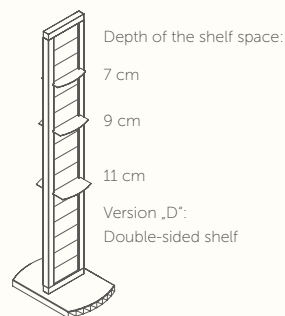

Comments and/or special requests:

Legend

Amount=Number of used salt stone tiles. Size of the salt tile: 20x10x2 cm
 SK=for a sauna without LED illumination
 LED=energy-efficient LED lightning
 E=single-sided shelf
 D=double-sided shelf
 11, 9, 7=Depth in cm (from salt to edge: 11=11 cm, 9=9 cm and 7=7 cm)