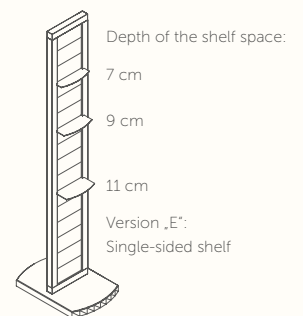

Comments and/or special requests:

Legend

Amount=Number of used salt stone tiles. Size of the salt tile: 20x10x2 cm
 SK=for a sauna without LED illumination
 LED=energy-efficient LED lightning
 E=single-sided shelf
 D=double-sided shelf
 11, 9, 7=Depth in cm (from salt to edge: 11=11 cm, 9=9 cm and 7=7 cm)